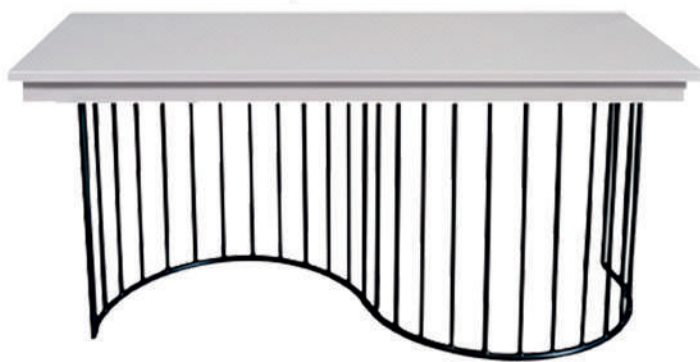

Ref: 11945-213
B | R$ 1.460,00

Ref: 11945-213
C | R$ 1.495,00

Ref: 11945-213
I | R$ 1.600,00

B: C1,70xL70xA80cm
C: C1,80xL70xA80cm
I: C2,00xL80xA80cm

PÉS DESMONTÁVEIS
TAMPOS MADEIRAS PINUS